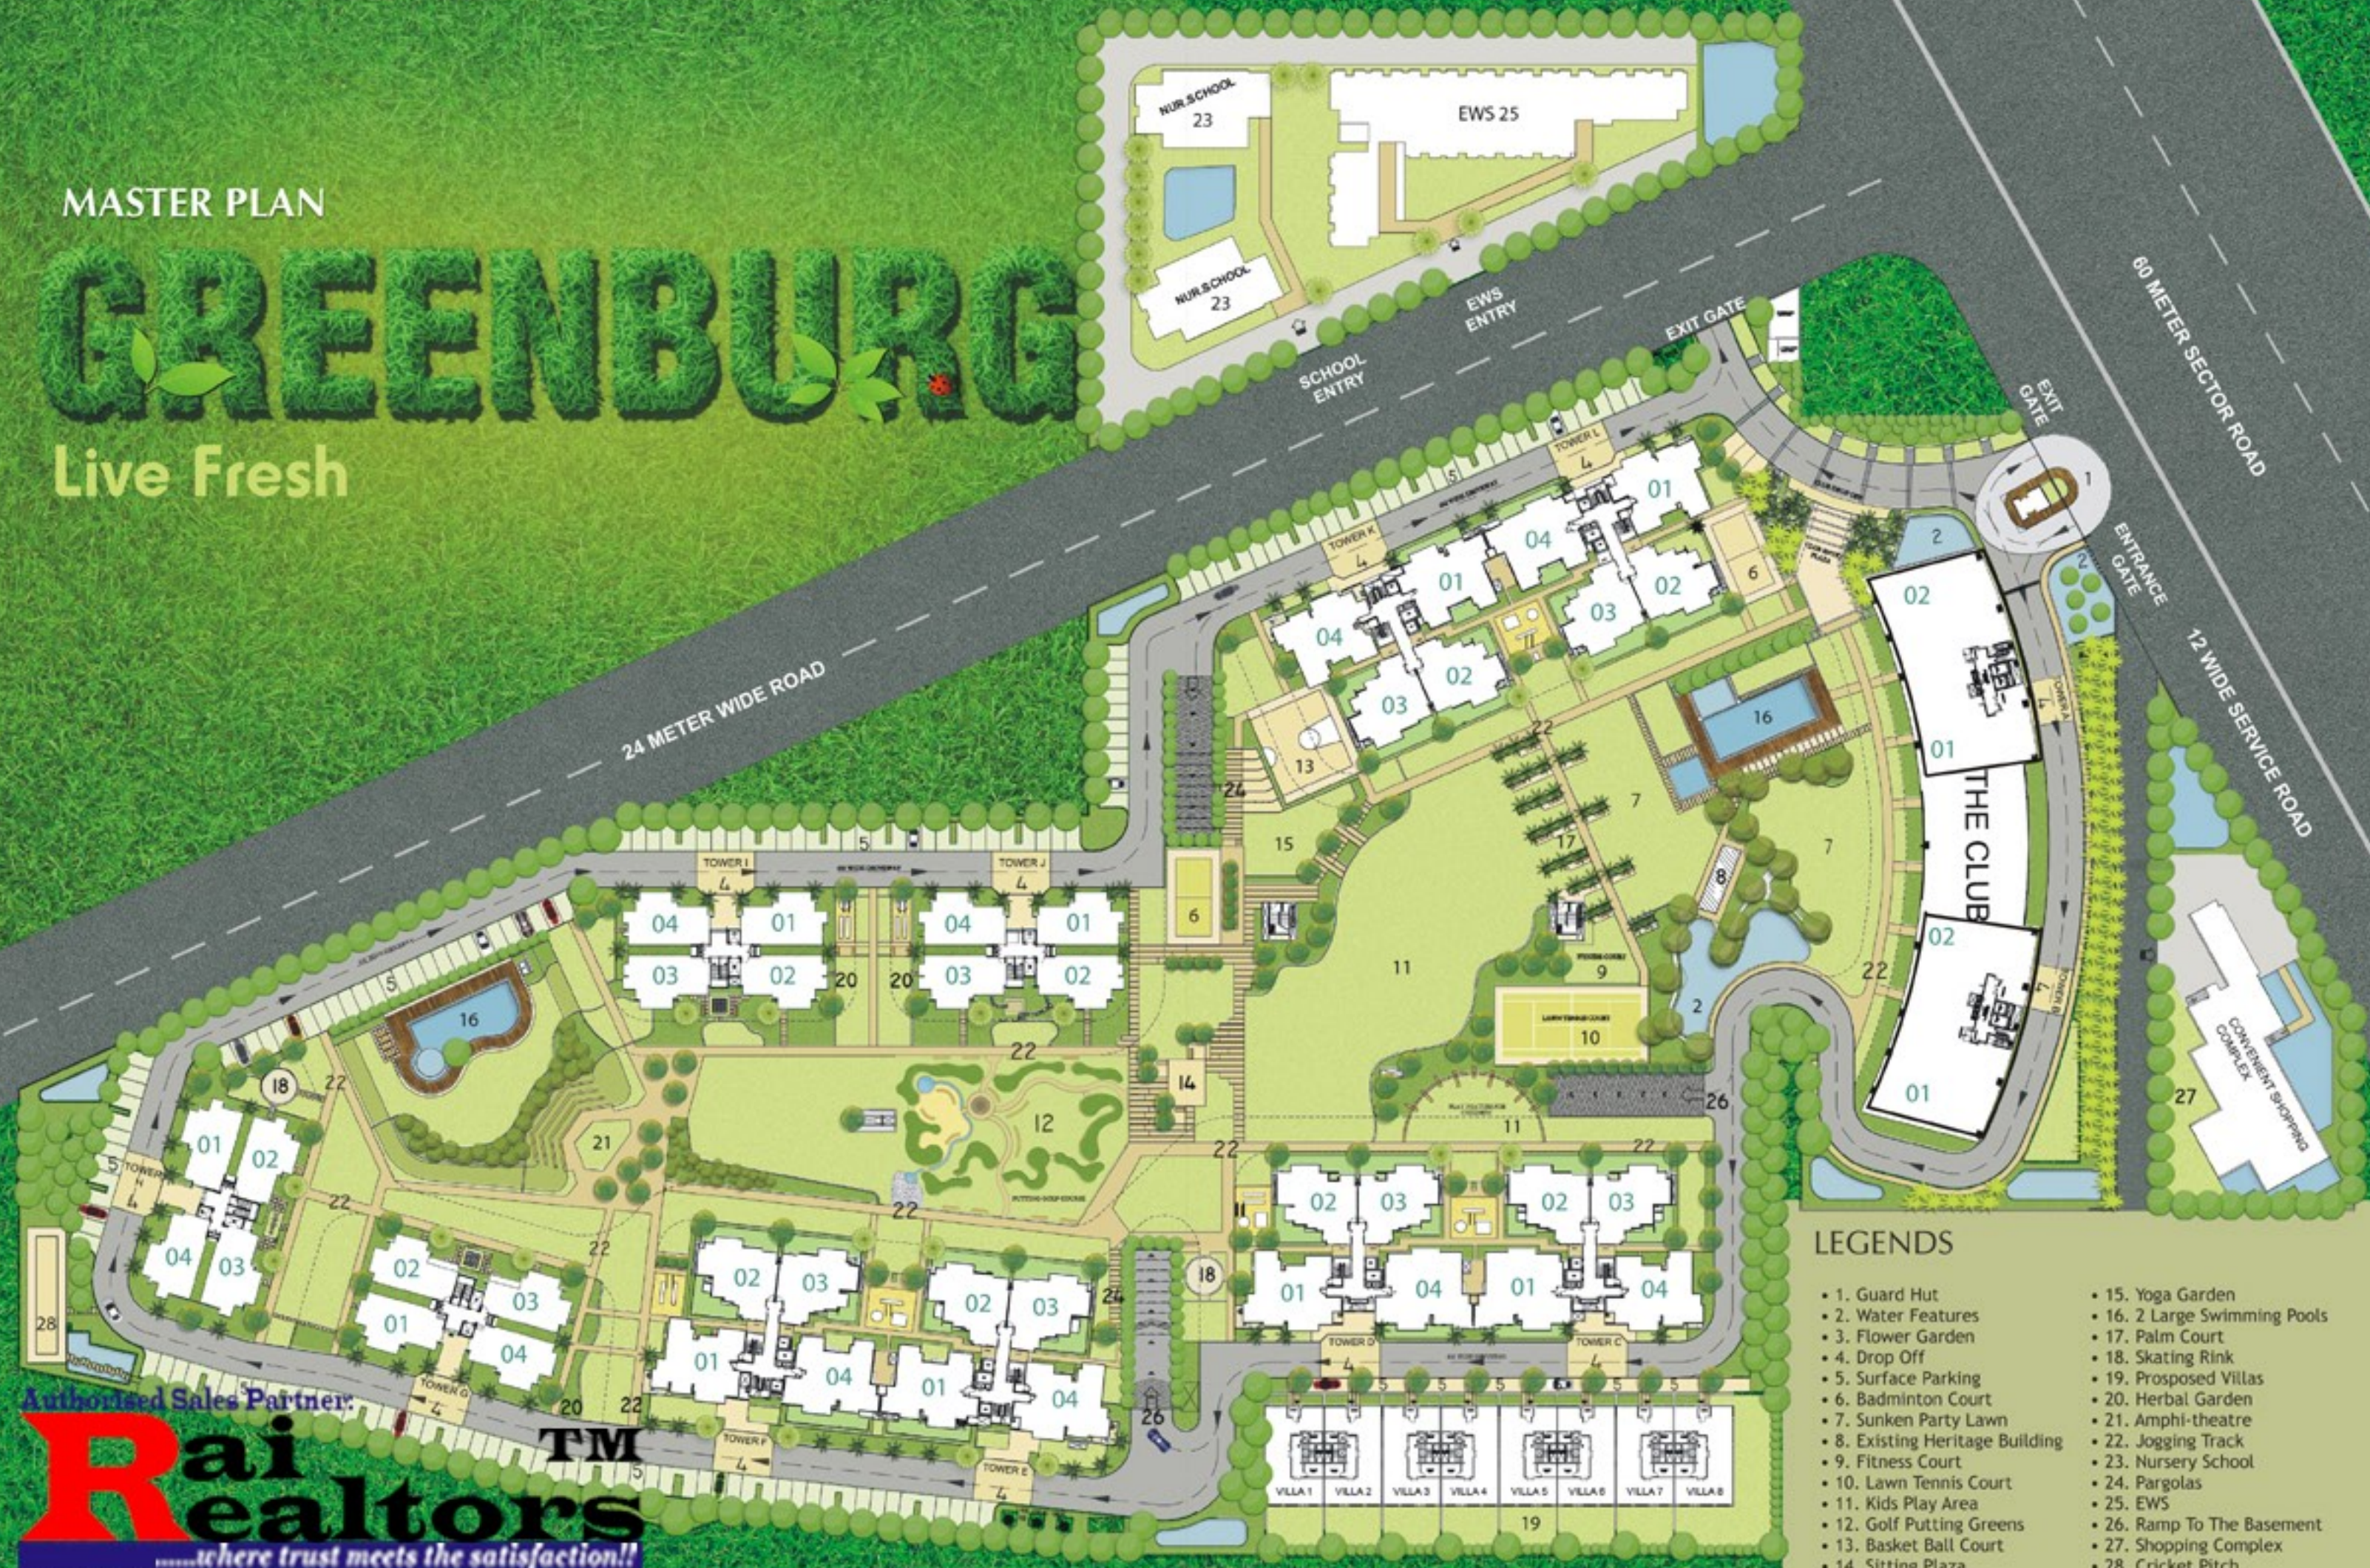

MASTER PLAN

GREENBURG

Live Fresh

LEGENDS

- 1. Guard Hut
- 2. Water Features
- 3. Flower Garden
- 4. Drop Off
- 5. Surface Parking
- 6. Badminton Court
- 7. Sunken Party Lawn
- 8. Existing Heritage Building
- 9. Fitness Court
- 10. Lawn Tennis Court
- 11. Kids Play Area
- 12. Golf Putting Greens
- 13. Basket Ball Court
- 14. Sitting Plaza
- 15. Yoga Garden
- 16. 2 Large Swimming Pools
- 17. Palm Court
- 18. Skating Rink
- 19. Proposed Villas
- 20. Herbal Garden
- 21. Amphi-theatre
- 22. Jogging Track
- 23. Nursery School
- 24. Pargolas
- 25. EWS
- 26. Ramp To The Basement
- 27. Shopping Complex
- 28. Cricket Pitch